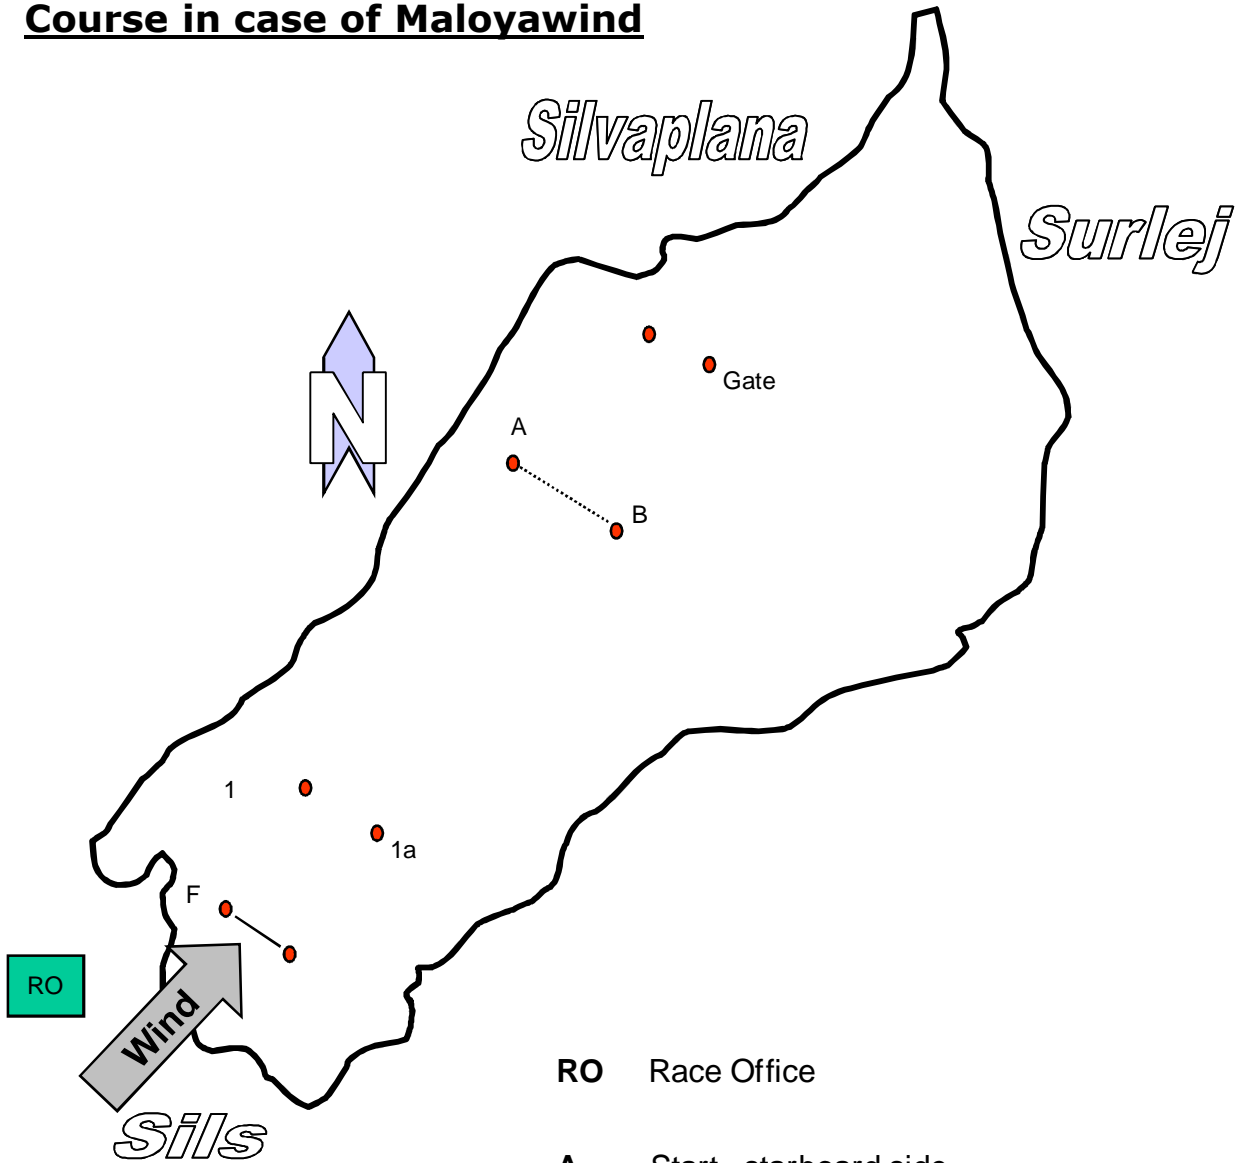

Musto World Championship 2008

Lake Silvaplana

Course in case of Maloyawind

RO Race Office

A Start starboard side

B Start port side

1 1st mark

1a 2nd mark

Gate 3rd mark

F Finish line

 Course 1: Start-1-1a-Gate-1-1a-Gate-Finish

  Course 2: Start-1-1a-Gate-1-1a-Gate-1-1a-Gate-Finish

Musto World Championship 2008

Lake Silvaplana

Course in case of Northern Wind